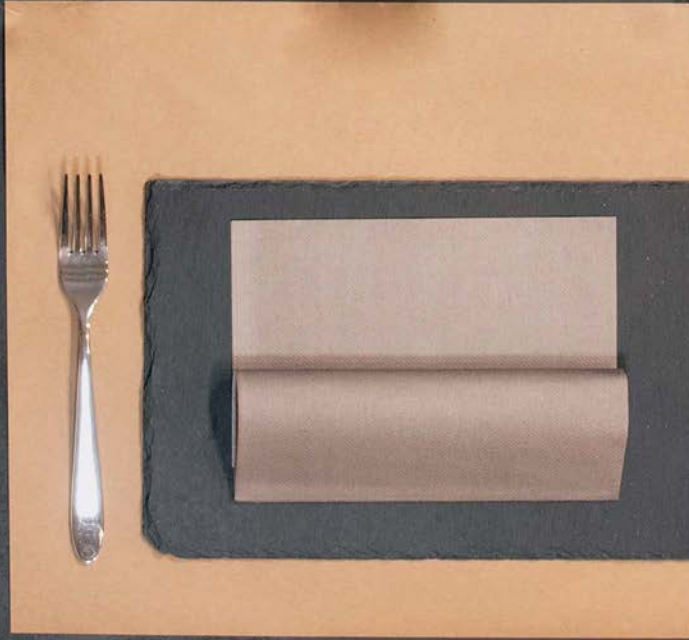

Sabbia

Code	Size	Description	Material	Pcs/Ct
1 M4030-034	40x30	Nice Napkin	Airlaid	1200
2 M10-034	100x100	Tablecloth	Airlaid	100

Cacao

Code	Size	Description	Material	Pcs/Ct
M4030-170	40x30	Nice Napkin	Airlaid	1200