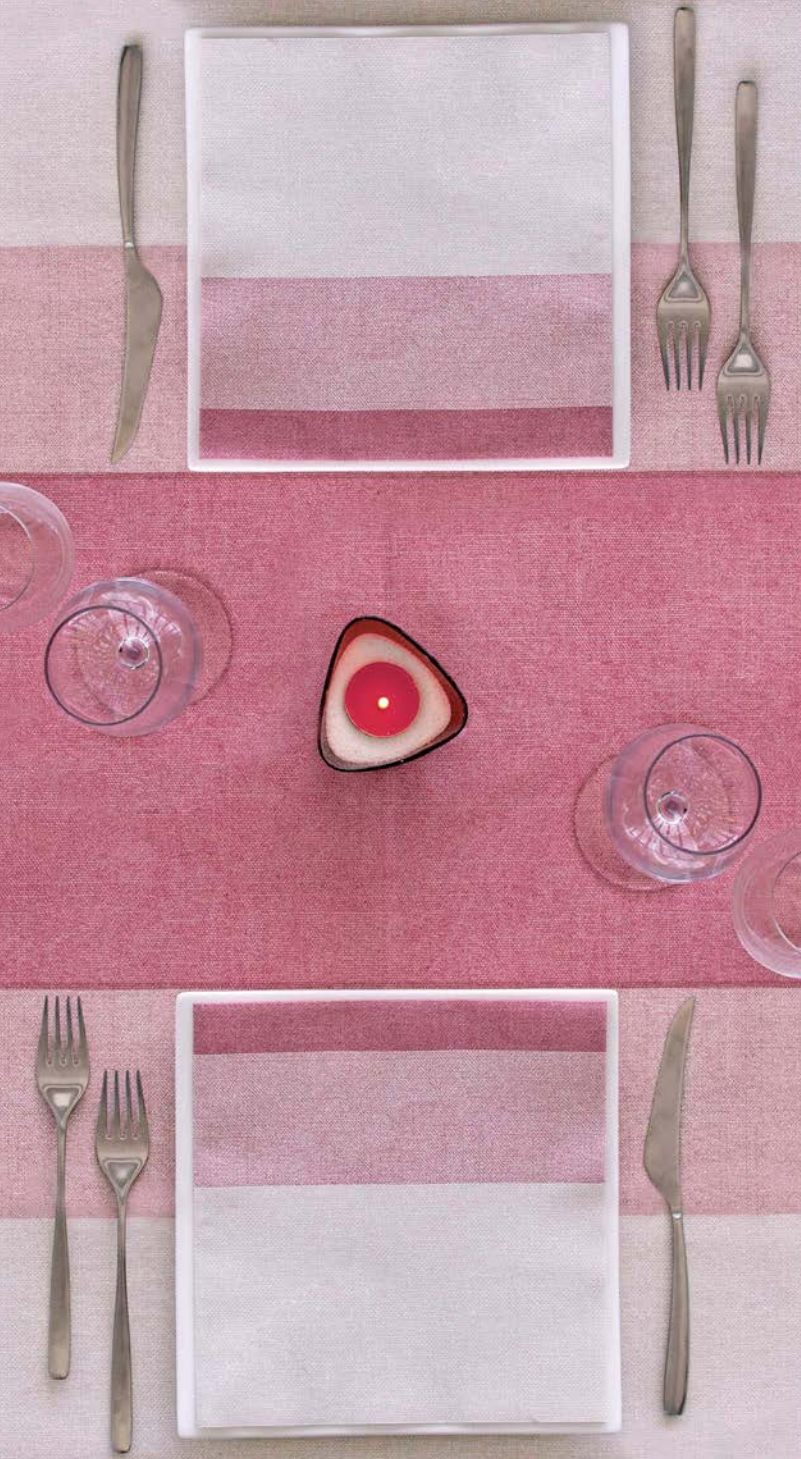

PLUS Flem Bordeaux 

Code	Size	Description	Material	Pcs/Ct
1 P44-1018	44x44	Large Napkin	Airlaid	800
2 P10-1018	100x100	Tablecloth	Airlaid	100
3 P14-1018	140x140	Tablecloth	Airlaid	60

ecok
COMPOSTABLE

Prodotti certificati
Certified products