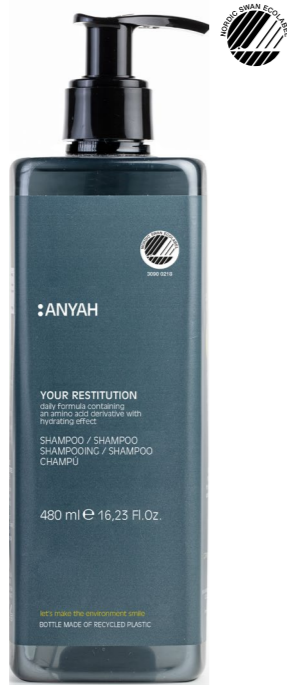

P500R_RS2AY P500RS2AY
480 ml e 16,23 fl.oz Refillable*

SHAMPOO
containing an amino acid derivative

SHAMPOO
con un precursore dell'acido ialuronico

SHAMPOOING
avec un précurseur de l'acide hyaluronique

SHAMPOO
mit einem Vorläufer von Hyaluronsäure

CHAMPÚ
con un precursor del ácido hialurónico.